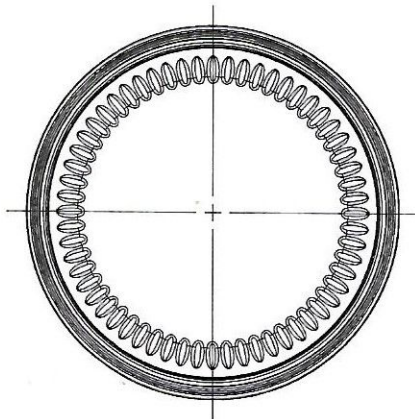

Finish
Wulstrand(Omnia)
PANO 007-01-01

DETAIL C
SCALE 5:1

Mould number + Dot code

Production year

Bottom view