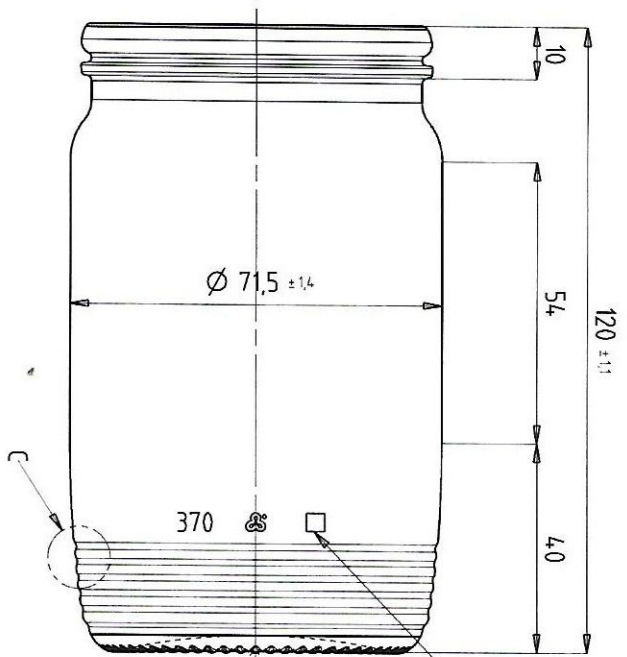

Finish
Wulstrand(Omnia)
PANO 007-01-01

DETAIL C
SCALE 5:1

Mould number + Dot code

Production year

Bottom view