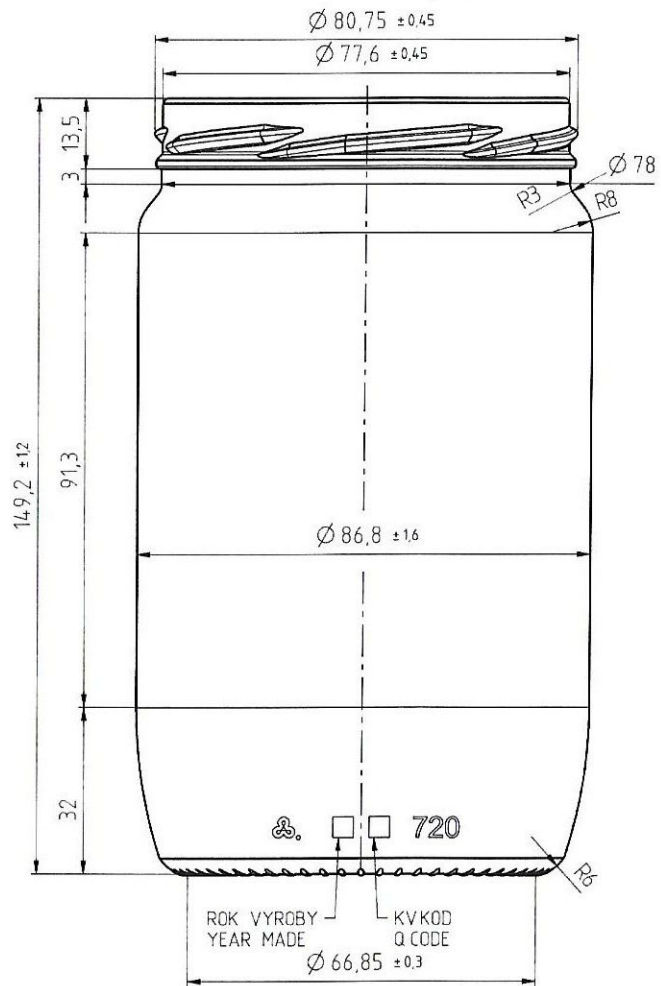

Twist Off 82mm Regular
EN ISO 9100-11 1,2005

BOTTOM VIEW