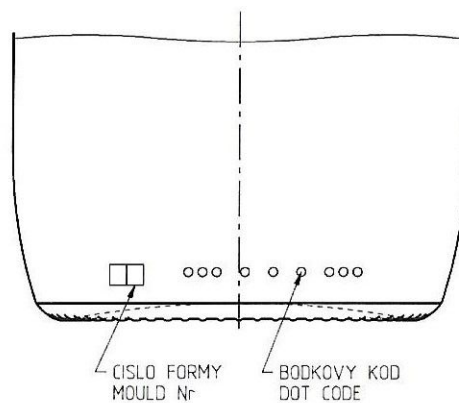

Twist Off 82mm Regular
EN ISO 9100-11 1,2005

BOTTOM VIEW